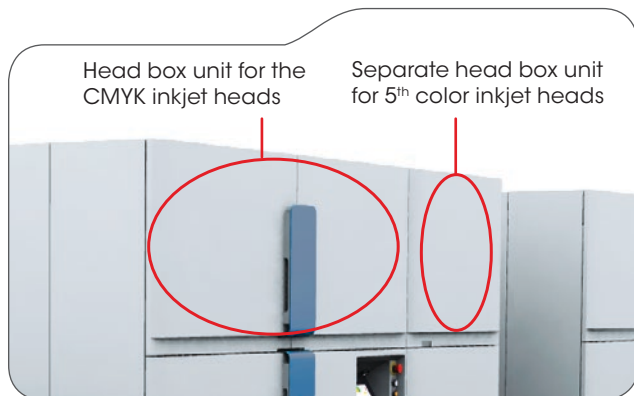

THE 5TH COLOR AS A SEPARATE PRINT HEAD UNIT – GREATER FLEXIBILITY IN MANAGING COSTS

The Océ JetStream Wide full-color web presses are available in 5/5 configurations. The 5th color unit can be used either with a spot color, MICR, or fugitive ink. A unique feature is that the 5th color ink head unit is managed in a separate head box (separate from the CMYK ink head units). The 5th color ink head unit is activated and engaged only when the print application requires this. The benefit of this asynchronous solution is the flexible management of costs and improved efficiency. When printing only in CMYK 4/4 mode, the 5th color unit is in an inactive and parked state, preventing unnecessary wear and tear on this 5th unit and no unnecessary use of electricity or other consumables.

INDUSTRIAL-SCALE PRODUCTION OF BOOKS, NEWSPAPERS, AND TRANSACTIONAL DOCUMENTS

Up to 833 ft/min high-speed printing on a 30"-wide web

Over 30,000 B2 format sheets per hour – 5,452 letter images per minute

Up to 1200 dpi perceived image quality using Océ DigiDot technology

Can produce more than 4,000 tabloid format newspapers per hour

Optimal web width for book, statement, and newspaper production

Full-color printing – 5/5 color solution

PROFESSIONAL IN-LINE FINISHING SOLUTIONS

Canon Solutions America has close strategic alliances with several industry partners that provide in-line finishing solutions for the Océ JetStream Wide Series. Solutions for the transactional market may include processing functions such as punching and perforating, slitting and merging, and sheeting and stacking. Book printers can take advantage of in-line finishing solutions that provide capabilities such as signature folding, cutting and stacking, and perfect binding and trimming. Newspapers can be completely printed, sheeted, folded, and delivered in one pass, maximizing efficiency and lowering costs.

DRIVING PERFORMANCE AT MAXIMUM SPEED

The Océ PRISMAproduction® workflow and output management system solution, coupled with the Océ SRA® MP controller with its unrivalled performance, drives variable data at an uninterrupted production speed of 833 ft/min on a 30"-wide web. An especially exciting feature for the book and newspaper printing industry is the support of the native PDF (Adobe PDF Print Engine 2.5) where data is ripped directly on the printer controller, eliminating the costly and time-consuming intermediate process.